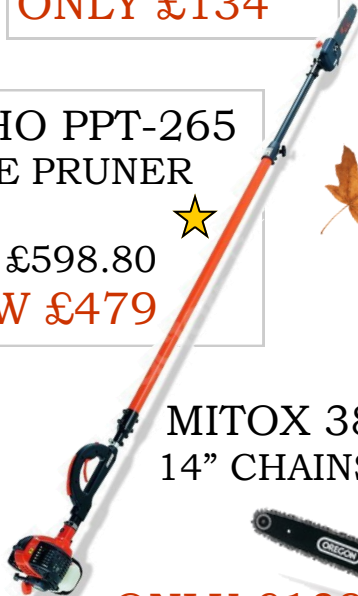

AUTUMN PRODUCTS

ECHO PB-250
25.4CC LEAF
BLOWER

ECHO HC-1500
21.2CC HEDGE CUTTER

MITOX B-260
BLOWER

ONLY £134

ECHO PPT-265
POLE PRUNER

Was £598.80
NOW £479

MITOX 3814
14" CHAINSAW

ONLY £139

AL-KO KHS5200L
5 T LOGSPLITTER

**ONLY
£299**

ECHO CS-370ES
36.3CC
CHAINSAW

Was £406.80
NOW £325

ECHO ES-255ES
BLOW & VAC

WAS £346.80

NOW £277

ECHO PB-770
63.3CC BACKPACK
BLOWER

Was £598.80
NOW £479

MITOX 281-MT
4IN1 MULTI-TOOL

ONLY £349

ECHO HCA-265ES
ARTICULATING
HEDGE CUTTER

WAS £598

NOW £479

AL-KO KE2000/35
14" CHAINSAW